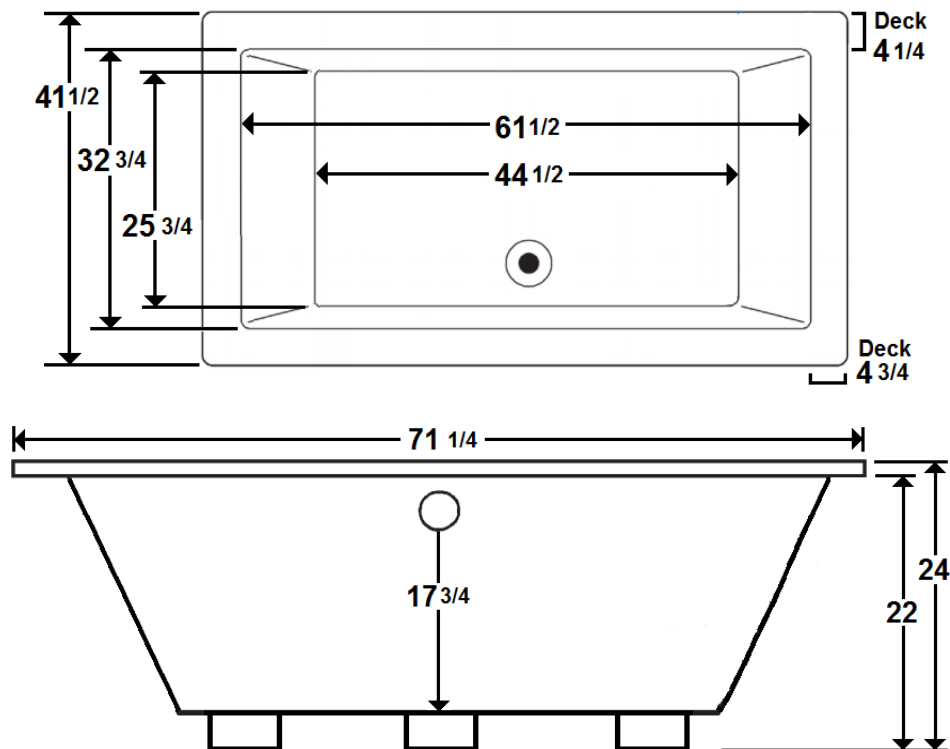

## 72" x 42" Drop-In Acrylic Tub

Model Number  
**7242FT064**  
Drop-In Soaker in White

**\*All dimensions are +/- 1/2" and subject to change without notice\***

### Technical Information

- Weight: 151 lbs.
- Water Depth to Overflow: 17 3/4"
- Water Capacity: 163 gal.
- Sump Dimension: 44 1/2" x 25 3/4"